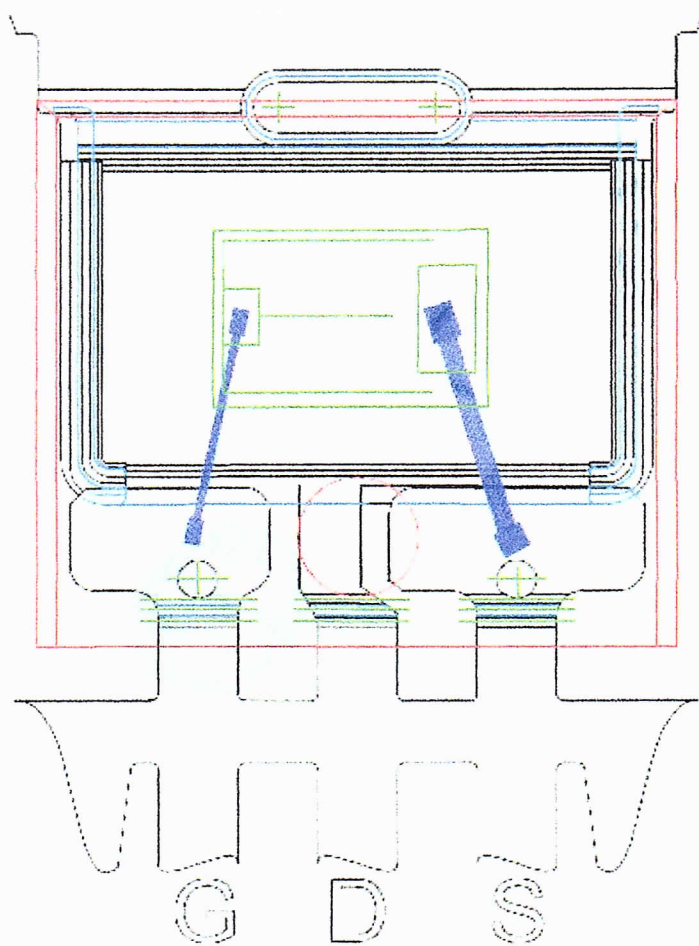

# Sierra Components, Inc.

2222 Park Place, 3-E • Minden, Nevada 89423

Phone: 775.783.4940 Fax: 775.783.4947

Mask Ref: VISH3097

APPROVED BY: MG

DIE SIZE: 172 x 111 Mils

DATE: 4/6/16

MFG: Vishay

THICKNESS:

P/N: IRFC830B